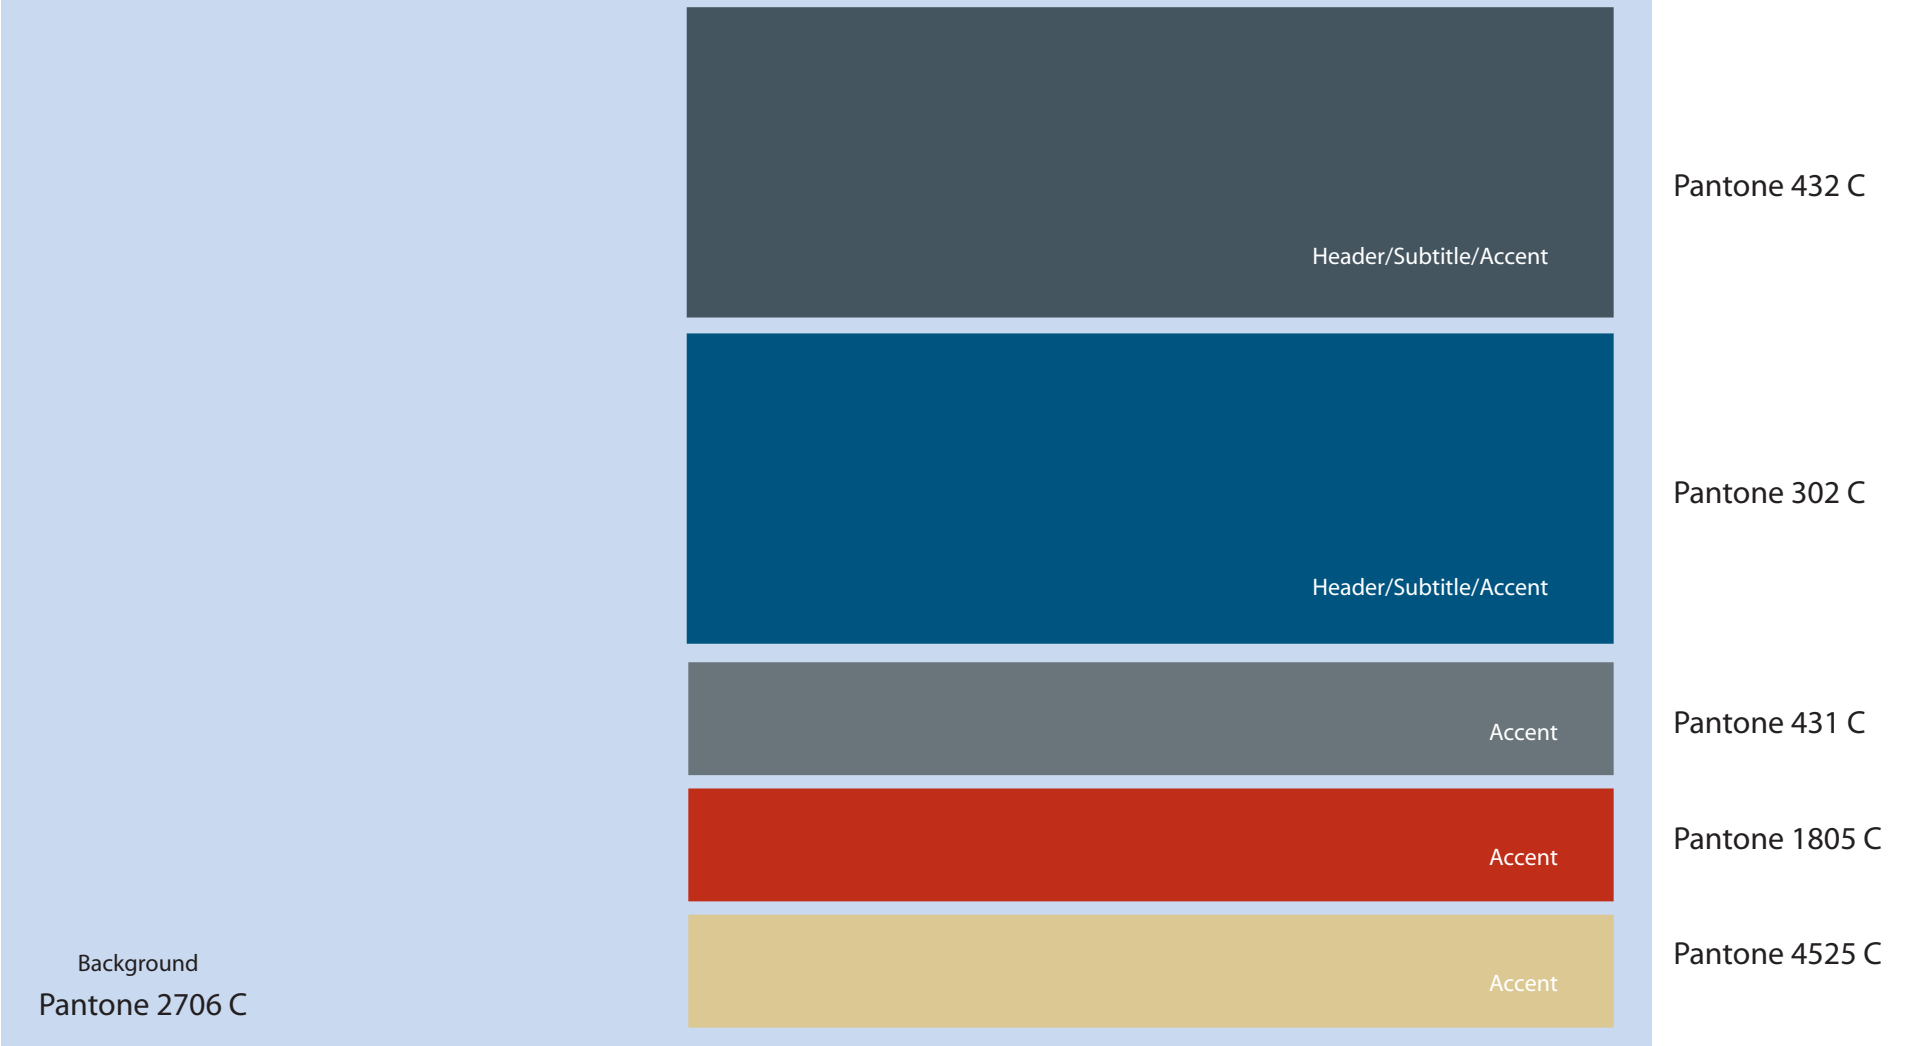

1

*The North Pacific Province—Color pallets for wilderness trailhead signs/N. Laughlin*