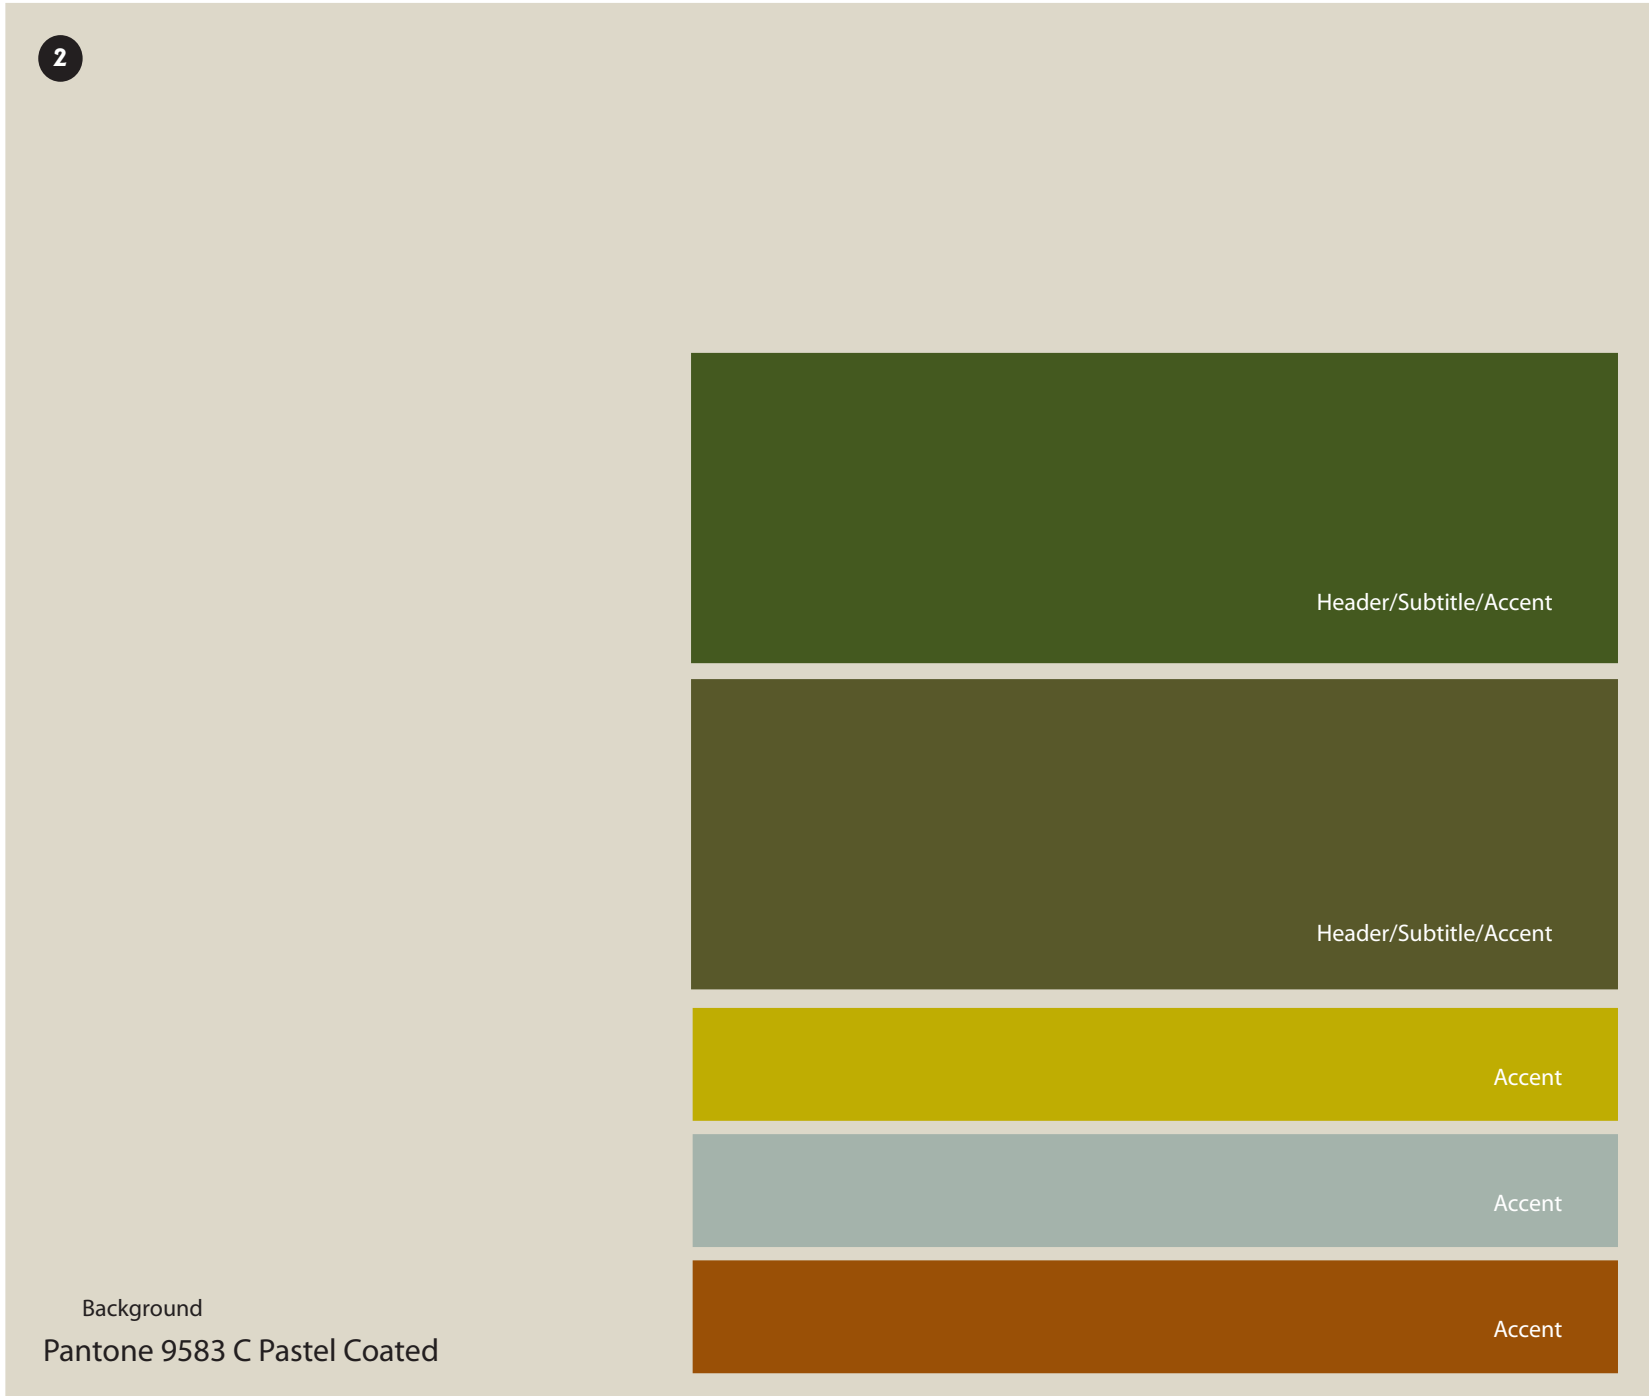

2

Pantone 574 C

Header/Subtitle/Accent

Pantone 449 C

Header/Subtitle/Accent

Accent

Pantone 613 C

Accent

Pantone 443 C

Accent

Pantone 7517 C

Background
Pantone 9583 C Pastel Coated

The Rocky Mountain Province—Color pallets for wilderness trailhead signs | C. Hartman / L. Blocker