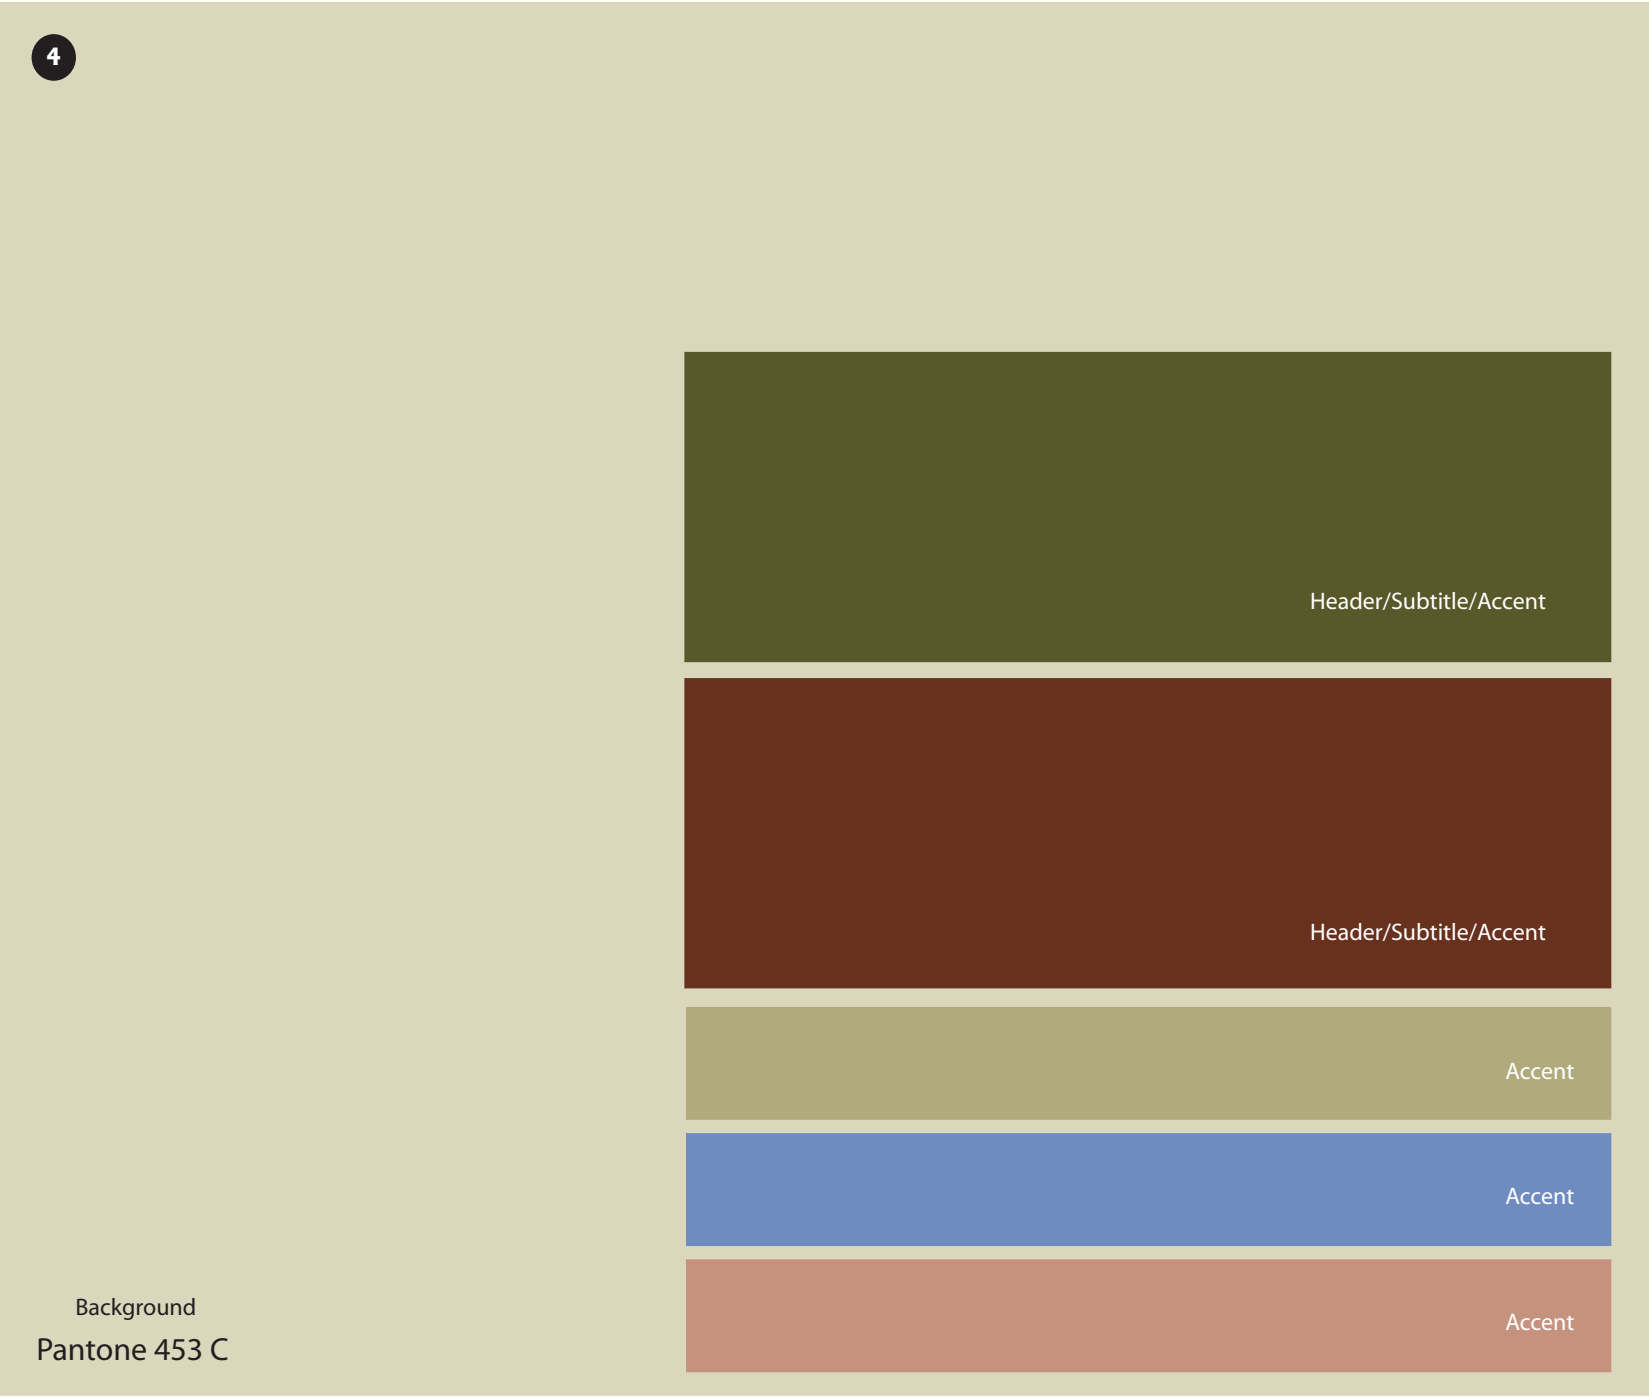

4

Pantone 449 C

Header/Subtitle/Accent

Pantone 477 C

Header/Subtitle/Accent

Accent

Pantone 451 C

Accent

Pantone 7456 C

Accent

Pantone 4725 C

Background
Pantone 453 C

The Rocky Mountain Province—Color pallets for wilderness trailhead signs/C. Sporn