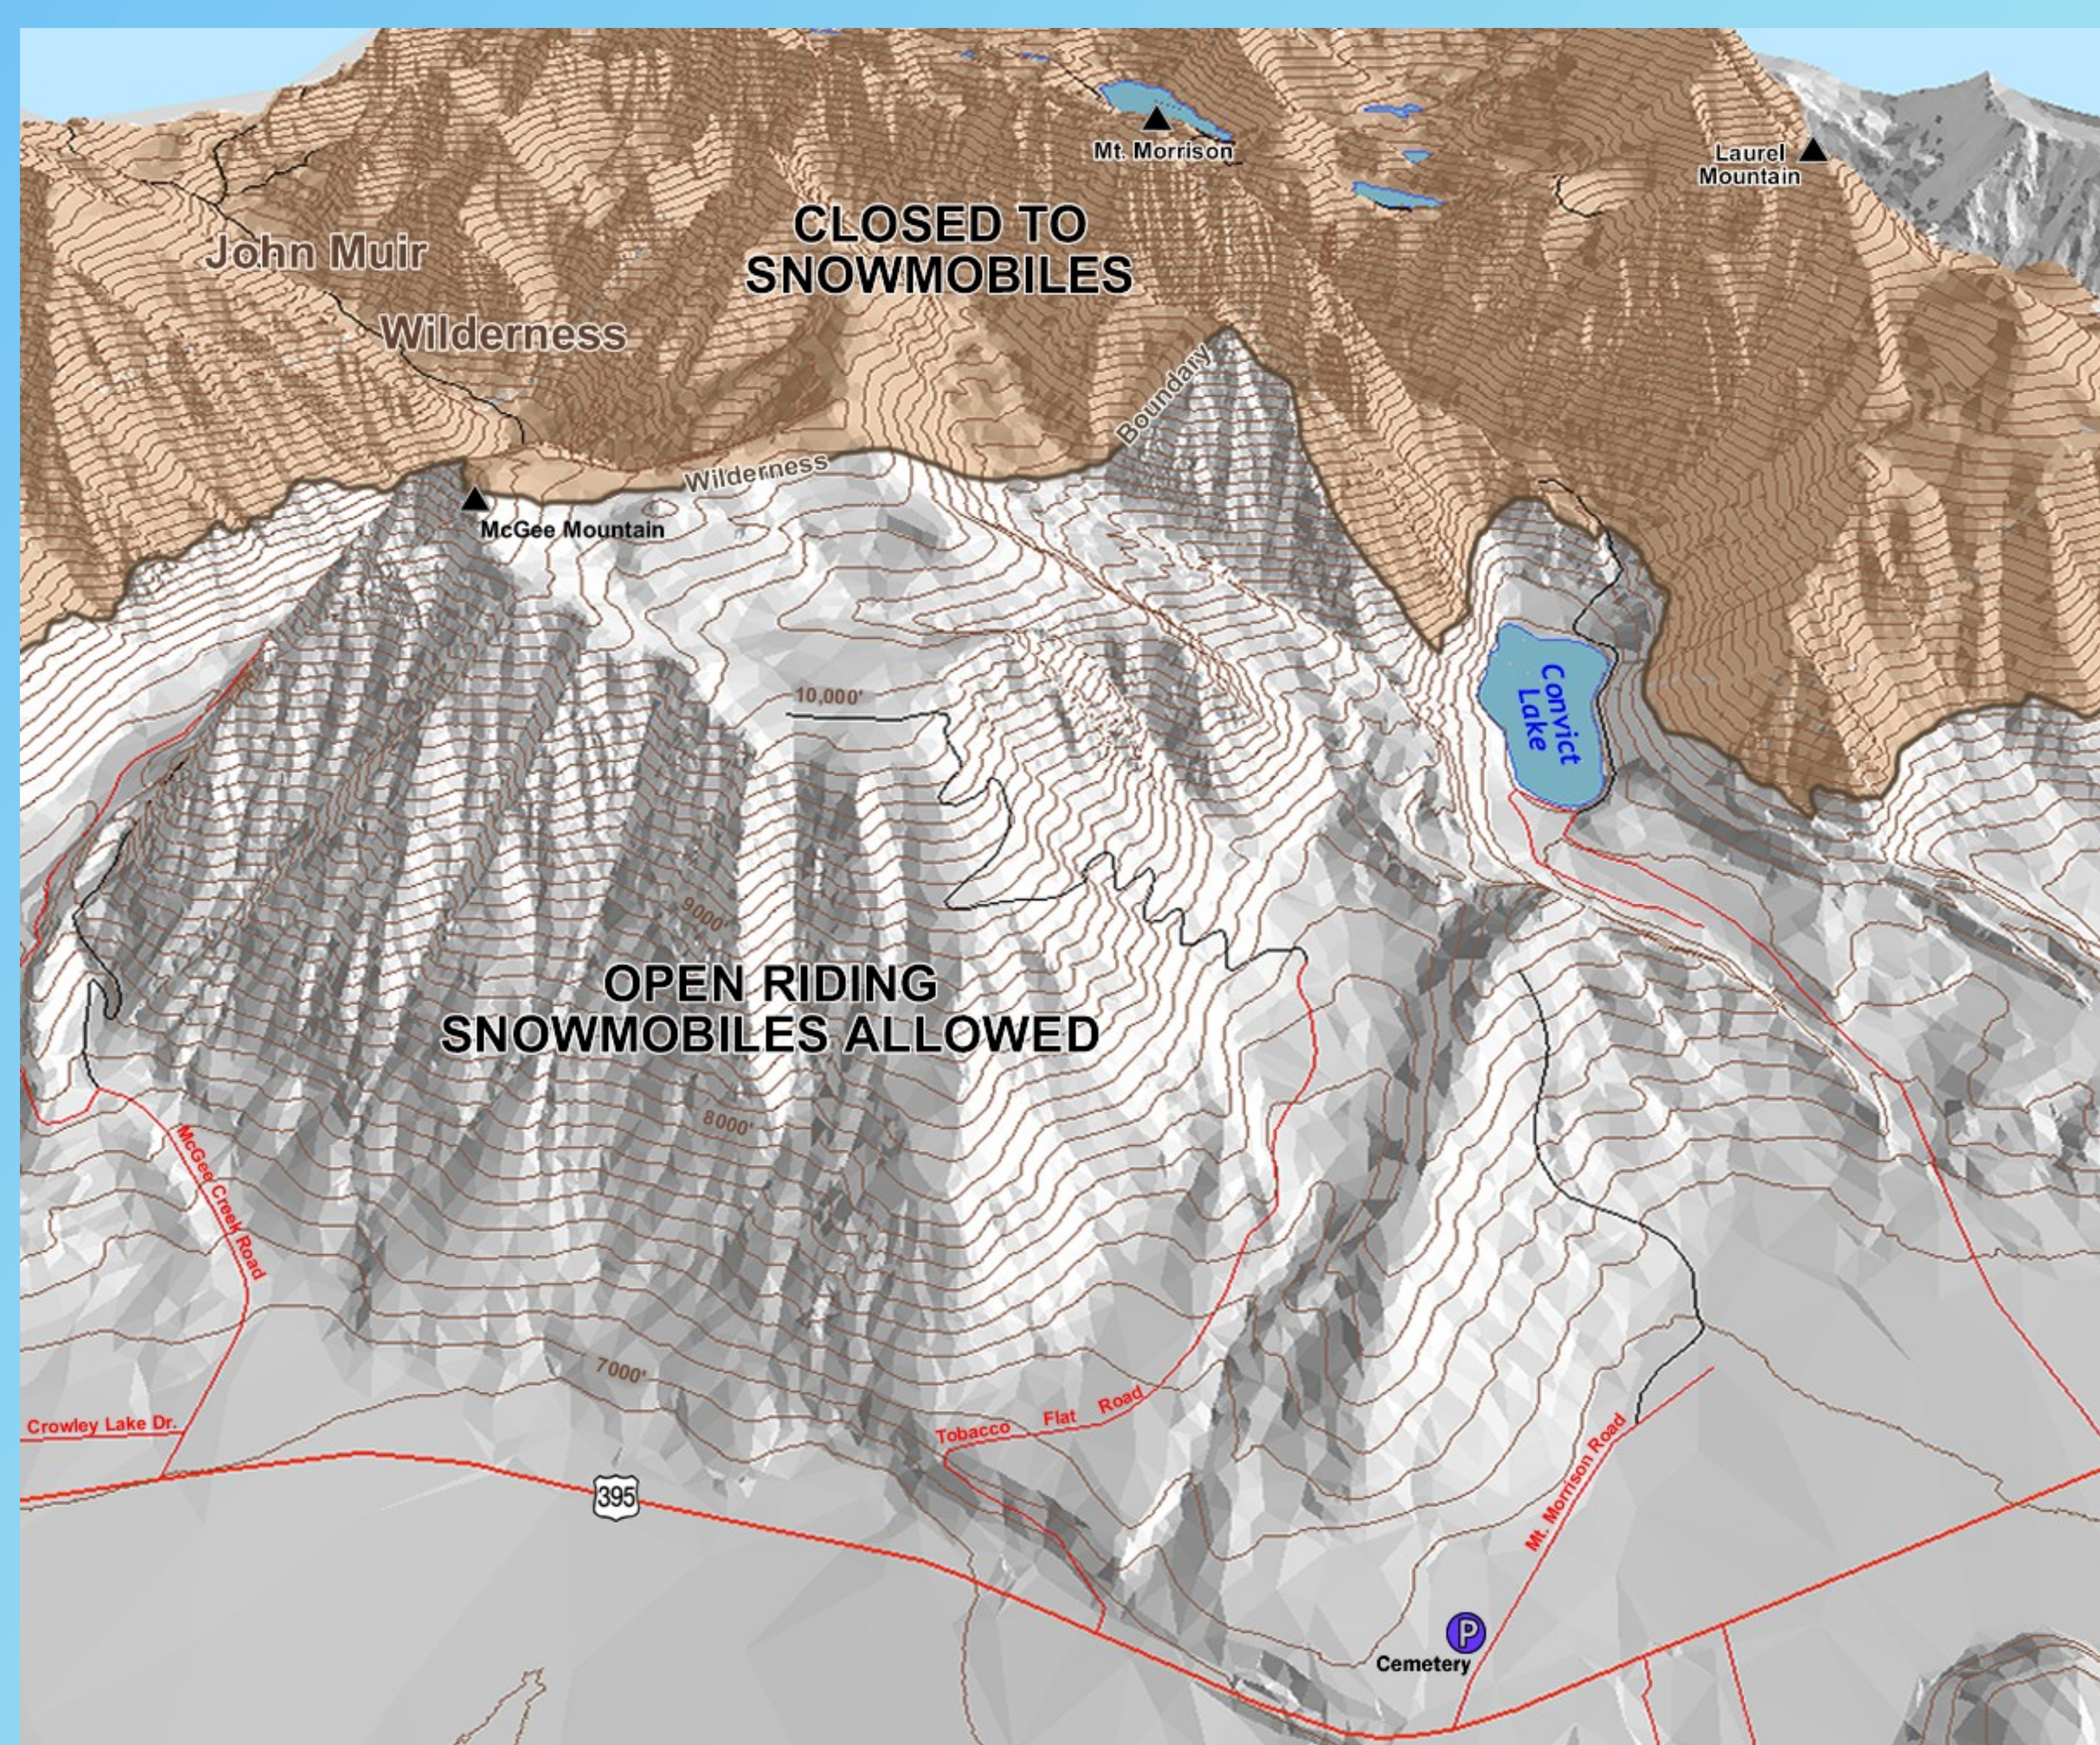

Inyo National Forest

Winter Recreation

These images are presented to visually assist you in locating open riding areas. Do not rely on this information alone. It is your responsibility to know where you are riding at all times. If you think you are close to Wilderness, please ride east away from the boundary.

**All wilderness is closed to snowmobiling.
The wilderness boundary may not be marked, carry maps and a gps.**

Violations of these closures will result in a fine and / or impoundment of your snowmobile under 36CFR261.16a