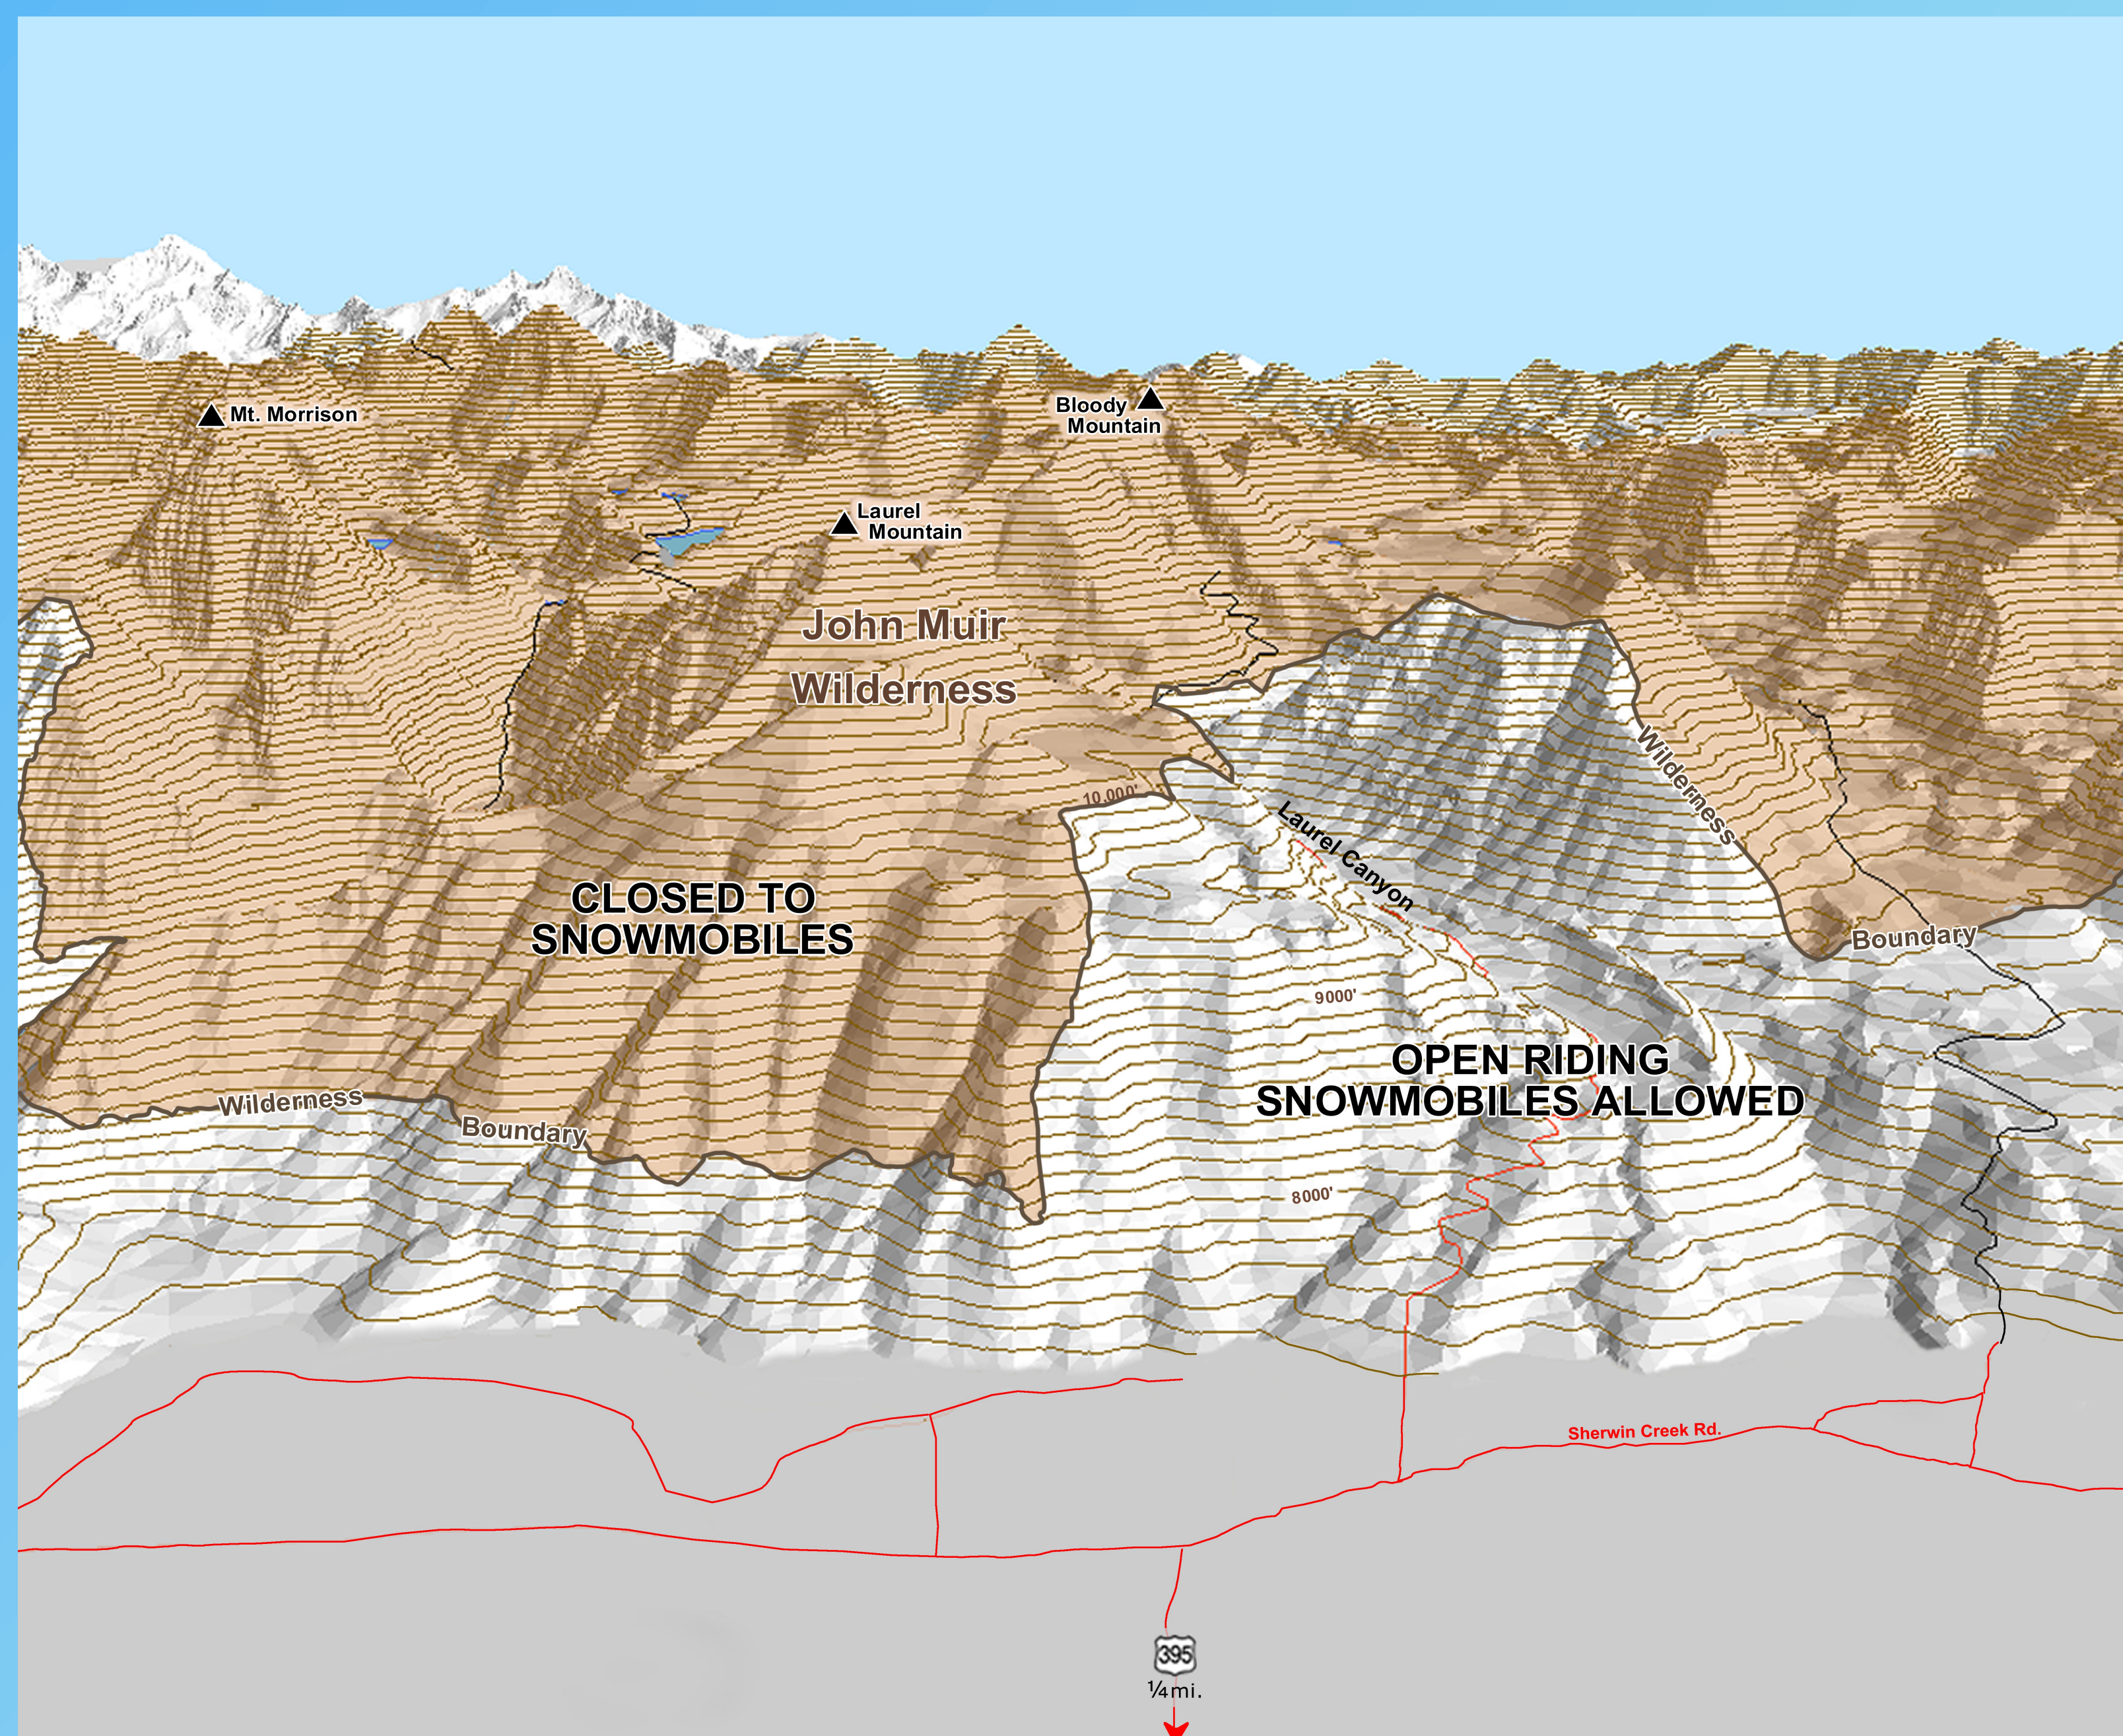

Inyo National Forest

Winter Recreation

These images are presented to visually assist you in locating open riding areas. Do not rely on this information alone. It is your responsibility to know where you are riding at all times. If you think you are close to Wilderness, please ride east away from the boundary.

**All wilderness is closed to snowmobiling.
The wilderness boundary may not be marked, carry maps and a gps.**

Violations of these closures will result in a fine and / or impoundment of your snowmobile under 36CFR261.16a