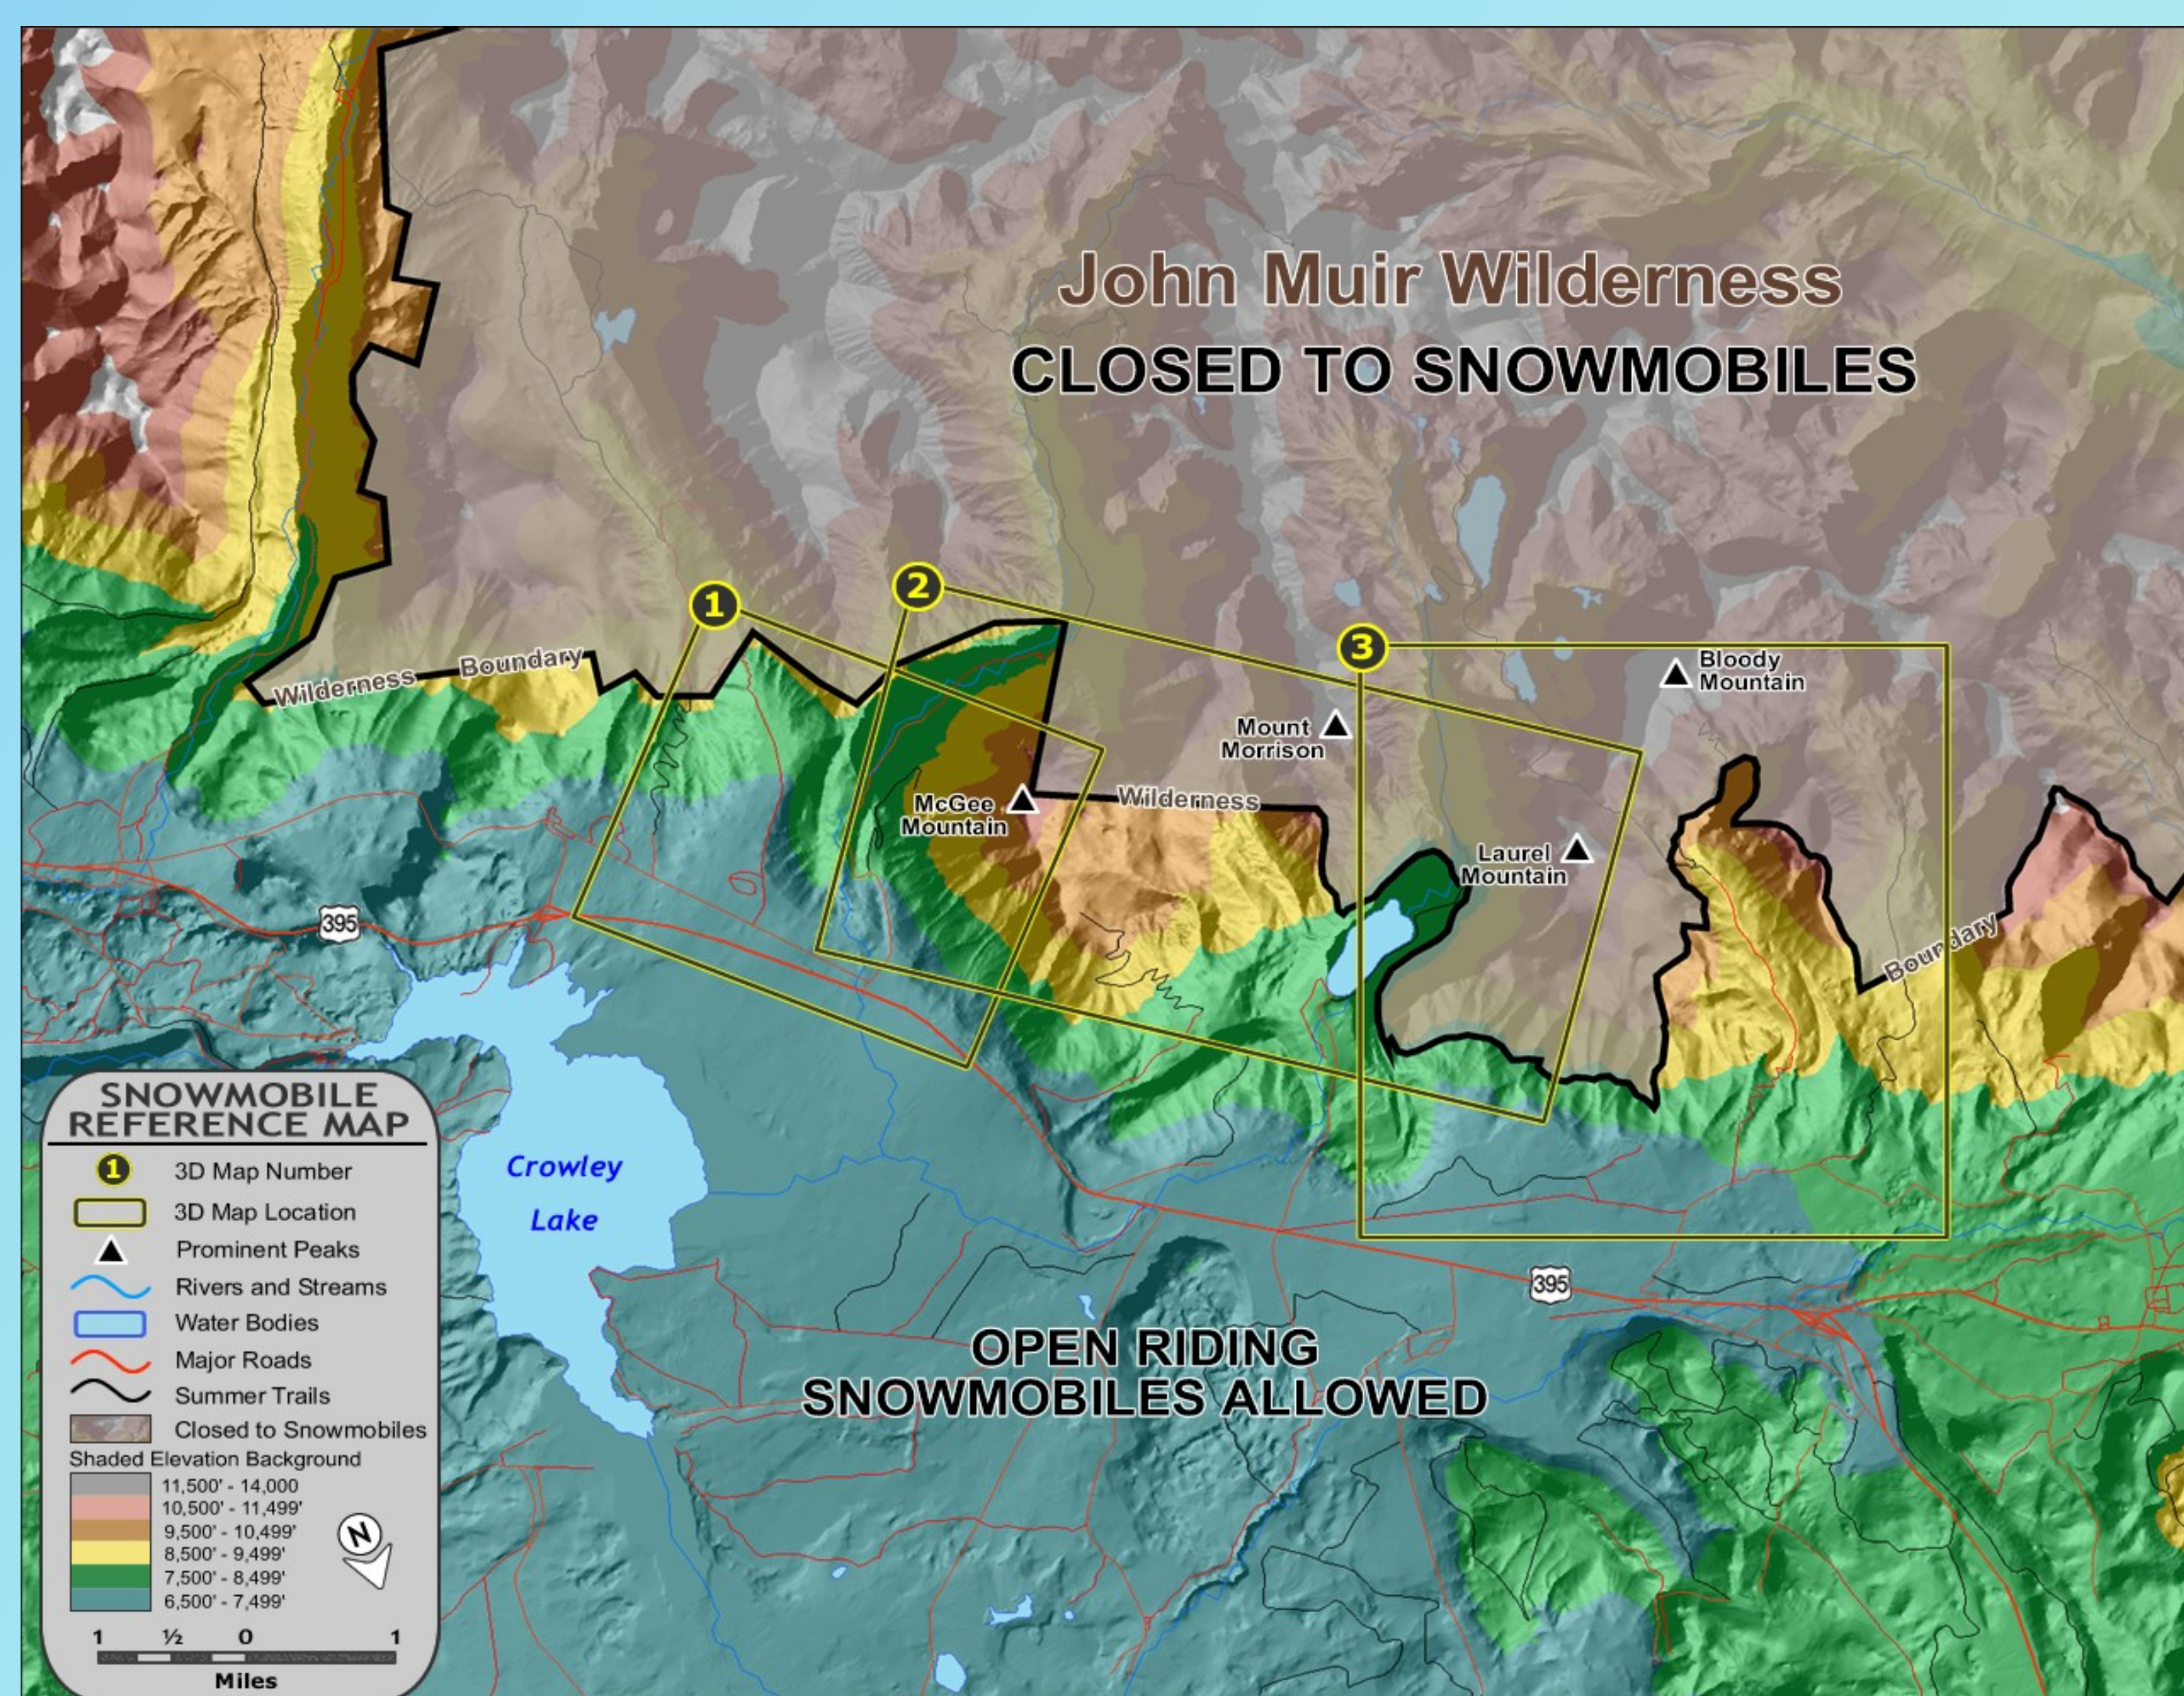

Inyo National Forest

Winter Recreation

These images are presented to visually assist you in locating open riding areas. Do not rely on this information alone. It is your responsibility to know where you are riding at all times. If you think you are close to Wilderness, please ride east away from the boundary.

**All wilderness is closed to snowmobiling.
The wilderness boundary may not be marked, carry maps and a gps.**

Violations of these closures will result in a fine and / or impoundment of your snowmobile under 36CFR261.16a