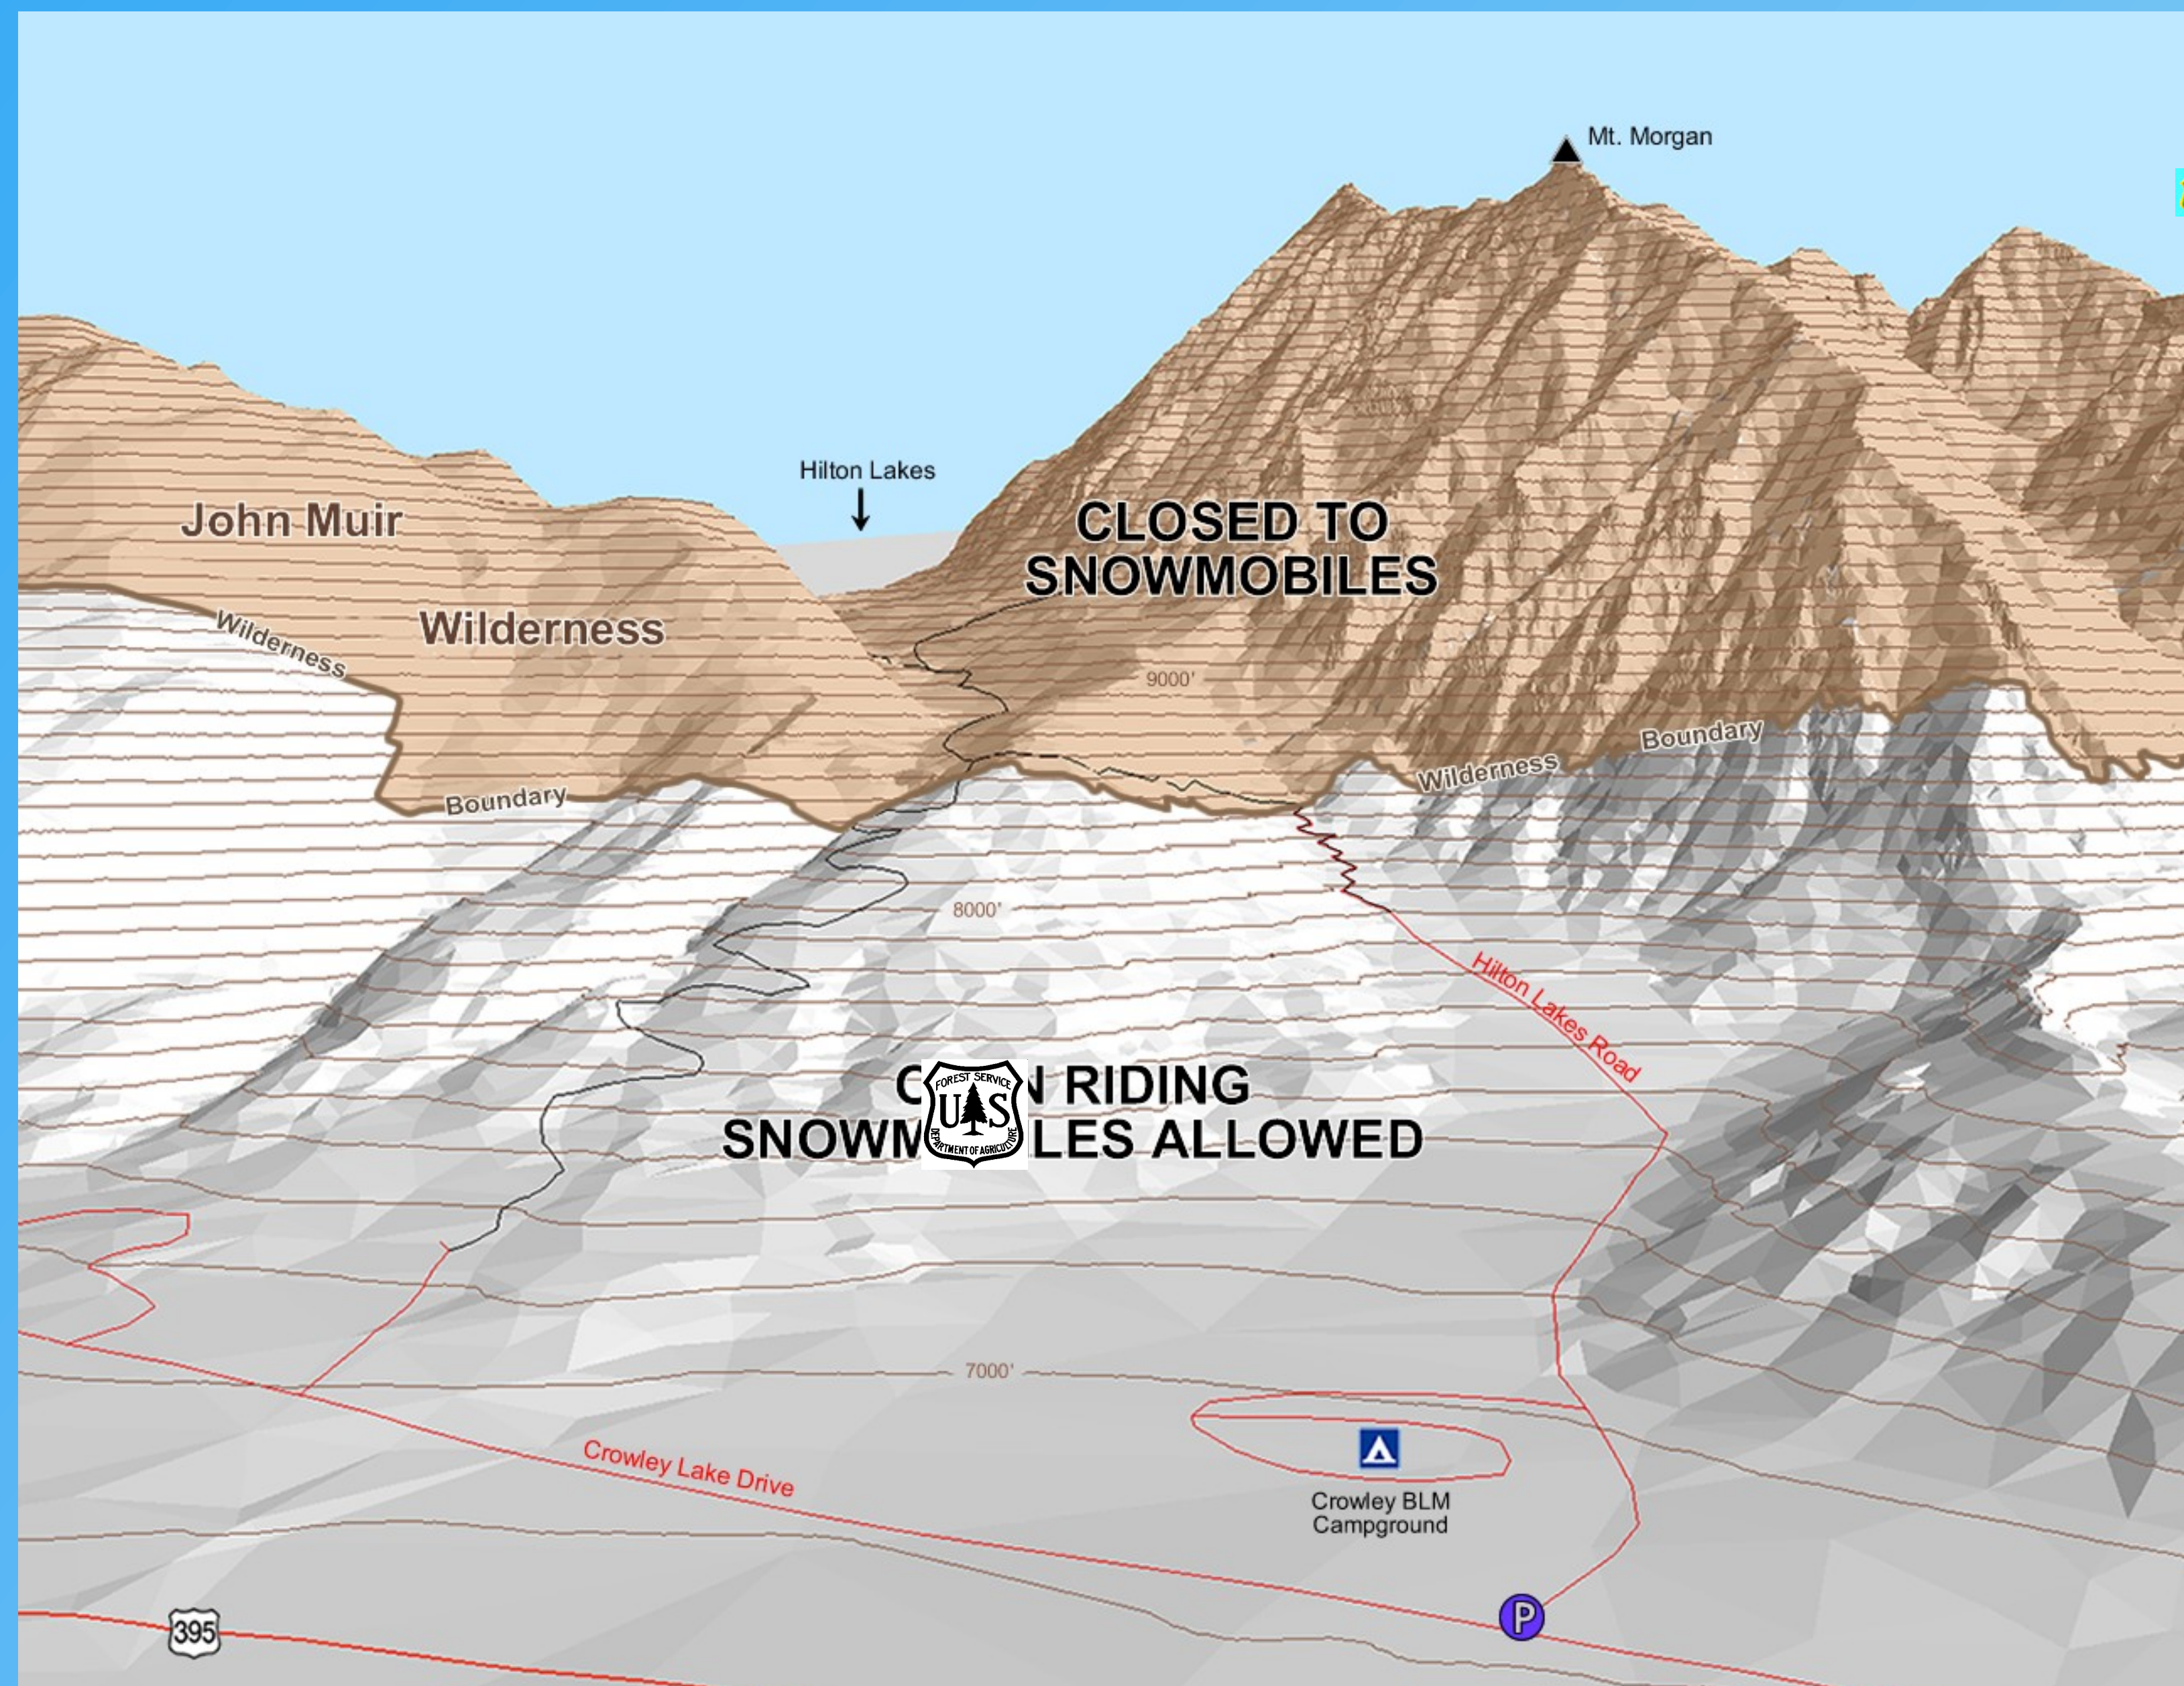

Inyo National Forest

Winter Recreation

These images are presented to visually assist you in locating open riding areas. Do not rely on this information alone. It is your responsibility to know where you are riding at all times. If you think you are close to Wilderness, please ride east away from the boundary.

**All wilderness is closed to snowmobiling.
The wilderness boundary may not be marked, carry maps and a gps.**

Violations of these closures will result in a fine and / or impoundment of your snowmobile under 36CFR261.16a