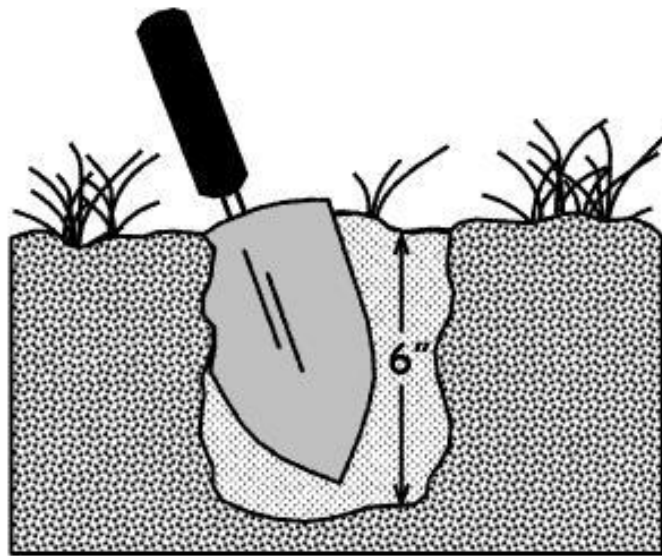

Leave No Trace

Dig A Cathole

Why It Matters

Human waste can affect water quality and pose a health risk to others. Bury it 6-8 inches deep and at least 200 feet from water. Properly buried waste will decompose naturally. Pack out all trash.